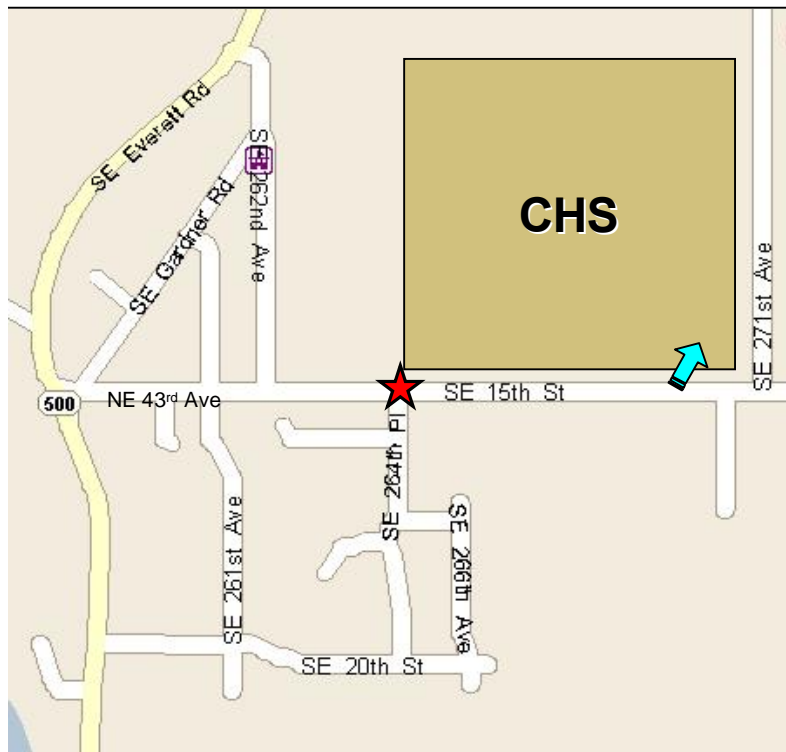

Camas High School
Cardon Field

26900 SE 15th Street
Camas, WA 98607

CHS Field & Parking Map