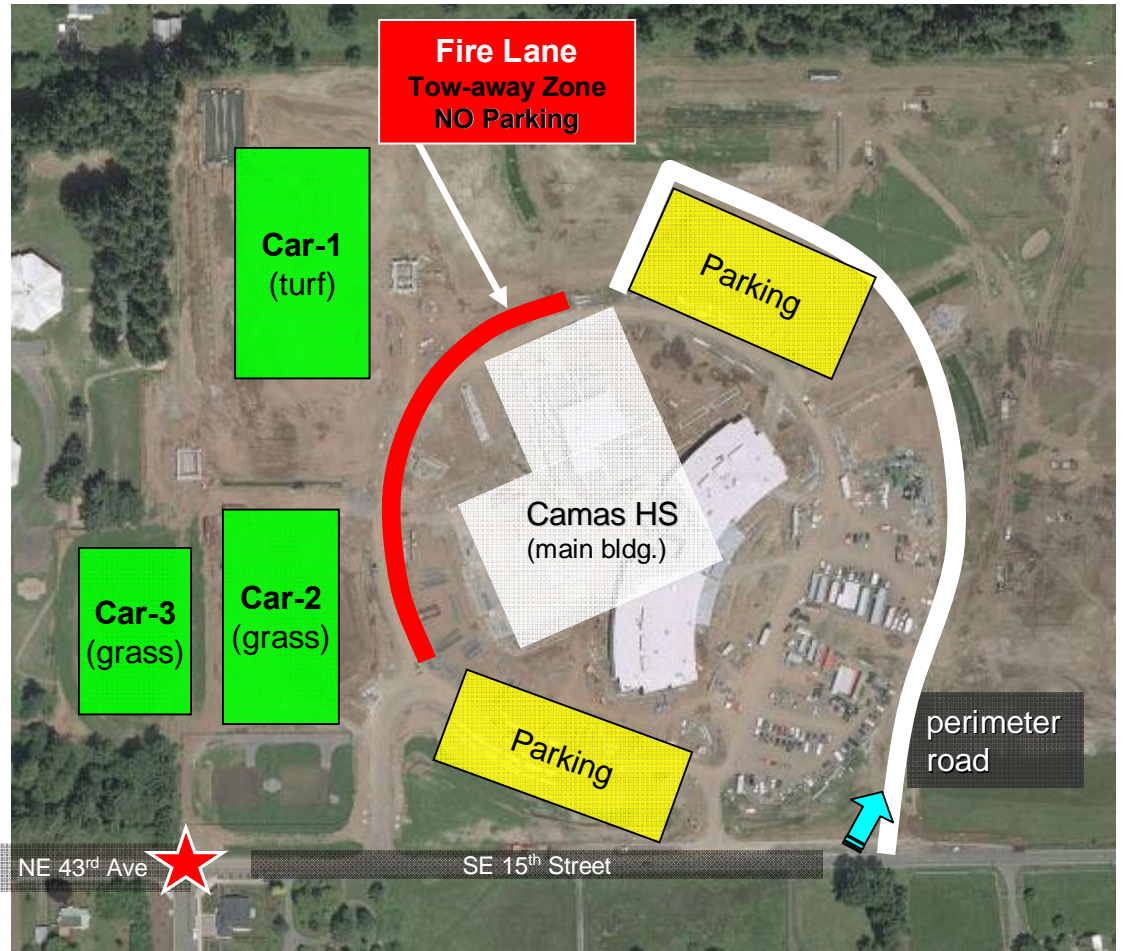

Camas High School
Cardon Field

26900 SE 15th Street
Camas, WA 98607

CHS Field & Parking Map